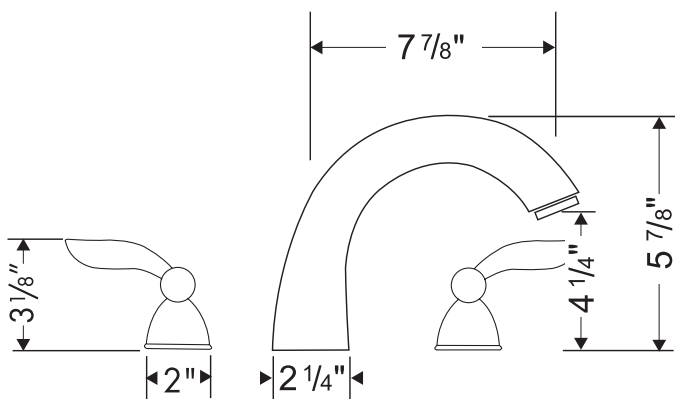

Solaris™ Trim, 3-Hole Roman Tub Set

06630XX0

Product Features

- Solid brass
- Lever handles

Code Compliance

This unit meets or exceeds the following:

- ASME A112.18.1
- CSA B125.1
- Listed by IAPMO
- Approved for use in Massachusetts
- ADA compliant