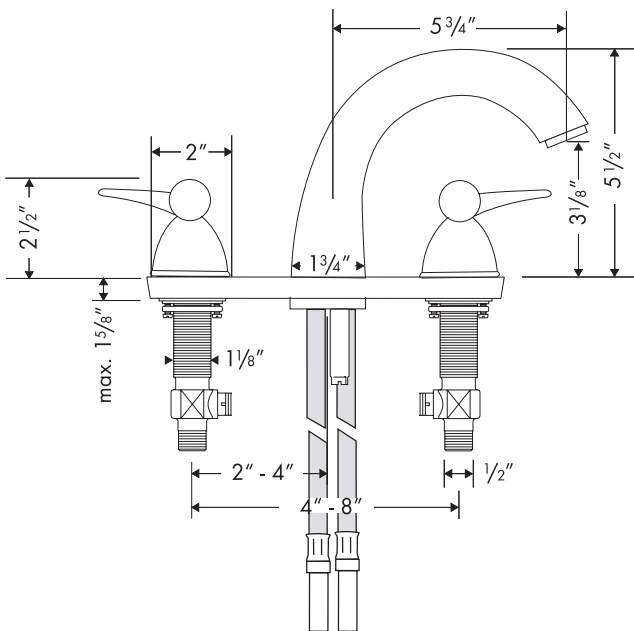

Available Finishes

Chrome

06653000

Brushed Nickel

06653820

The measurements shown are for reference only.

Products and specifications shown are subject to change without notice.

Specification sheet revised 02/2008

hansgrohe