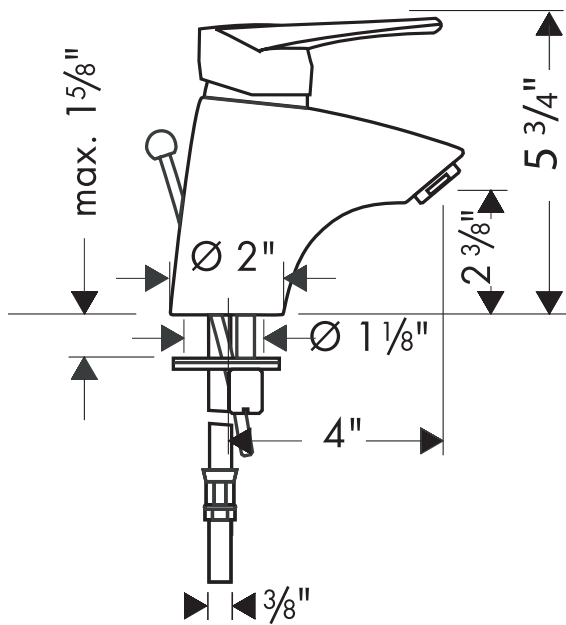

Available Finishes

Chrome	06571000
Brushed Nickel	06571820

Installation Notes

- 3/8" supply hoses – requires 3/8" compression fittings

The measurements shown are for reference only.

Products and specifications shown are subject to change without notice.

Specification sheet revised 02/2008

hansgrohe