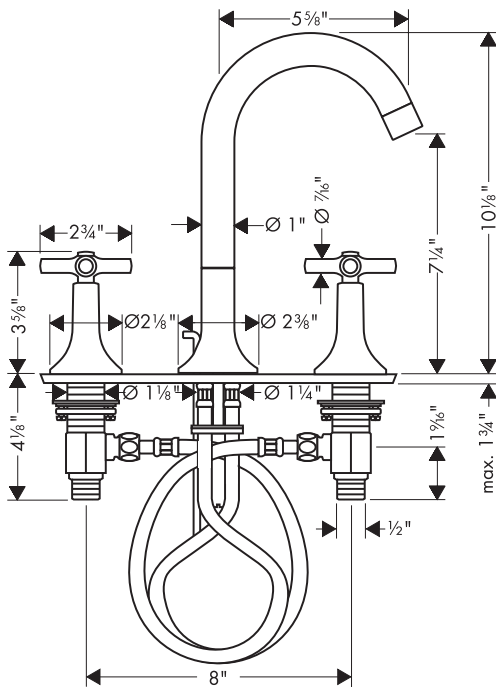

## Product Features

- Cross handles
- Flexible connection hoses
- Ceramic cartridges
- Spout arm swivels 150°
- Includes pop-up drain
- Flow rate 1.5 gpm

## Available Finishes

Chrome

37134001

Brushed Nickel

37134821

The measurements shown are for reference only.

Products and specifications shown are subject to change without notice.

Specification sheet revised 5/2009