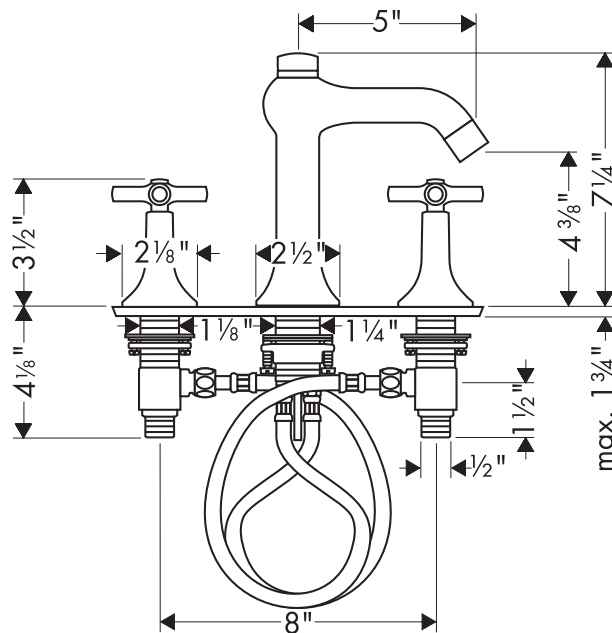

Axor Terrano Widespread Lavatory Faucet

37133XX1

ECO
RIGHT

Product Features

- Cross handles
- Flexible connection hoses
- Ceramic cartridges
- Includes pop-up drain
- Flow rate 1.5 gpm

Code Compliance

This unit meets or exceeds the following:

- ASME A112.18.1
- CSA B125.1
- Listed by IAPMO
- WaterSense certified
- Approved for use in Massachusetts

Available Finishes

Chrome

37133001

Brushed Nickel

37133821

Installation Notes

Requires 1/2" supply lines

The measurements shown are for reference only.

Products and specifications shown are subject to change without notice.

Specification sheet revised 5/2009

AXOR
hansgrohe