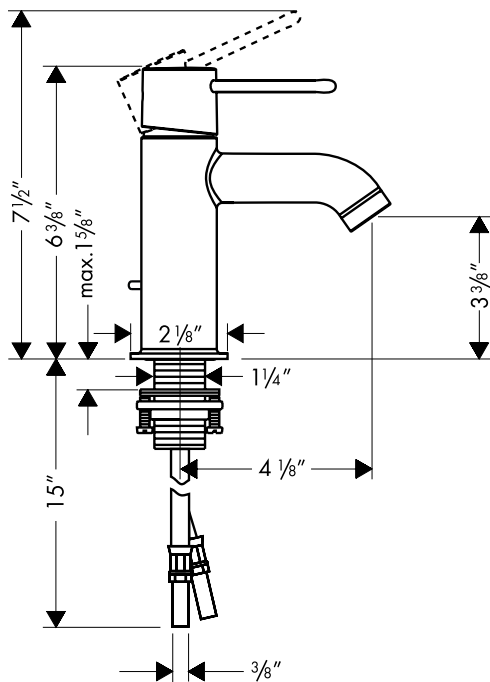

**ECO
RIGHT**

Product Features

- Loop handle with ceramic cartridge
- Single hole installation
- Solid brass
- 1.5 gpm
- Includes pop-up drain

Code Compliance

This unit meets or exceeds the following:

- ASME A112.18.1
- CSA B125.1
- Listed by IAPMO
- ADA compliant
- Approved for use in Massachusetts

Available Finishes

Chrome

38020001

Brushed Nickel

38020821

The measurements shown are for reference only.

Products and specifications shown are subject to change without notice.

Specification sheet revised 03/2009