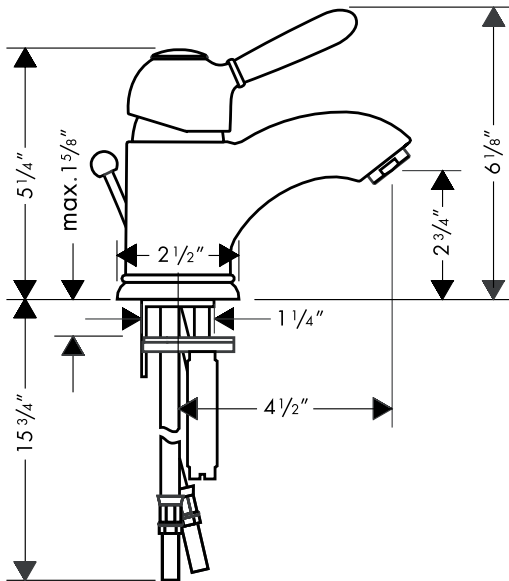

## Product Features

- Lever handle
- Single hole installation
- Ceramic cartridge
- Includes pop-up drain
- 1.5 gpm