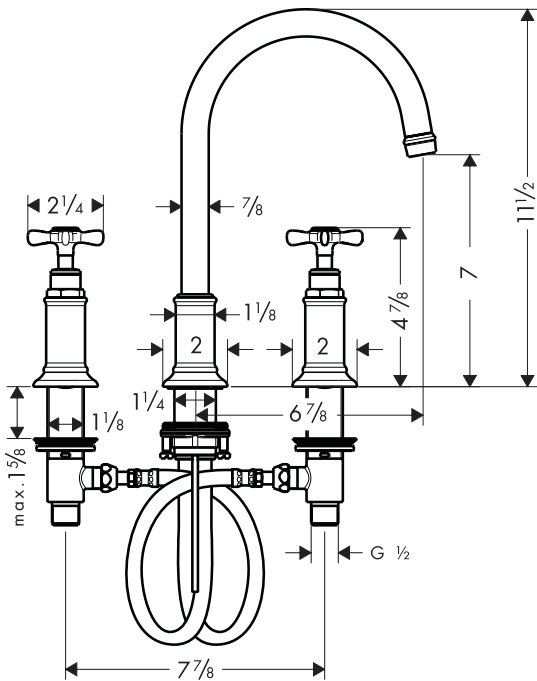

Axor Montreux Widespread Lavatory Faucet

16513XX1

ECO
RIGHT

Product Features

- Traditional cross handles
- Solid brass
- 90° ceramic cartridges
- Includes pop-up drain
- Spout swivels 150°
- Max. flow rate 1.5 gpm

Required Accessories

1/2" hot and cold supply lines

The measurements shown are for reference only.

Products and specifications shown are subject to change without notice.

Specification sheet revised 1/2009