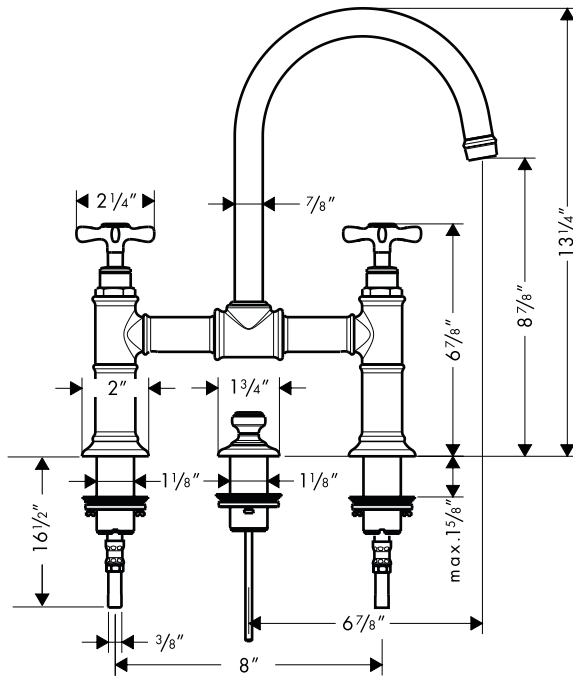

## Product Features

- Traditional cross handles with 90° ceramic cartridges
- Three hole installation
- Solid brass
- Spout swivels 150°
- Includes pop-up drain
- 1.5 gpm max.

## Installation Notes

- 3/8" supply hoses - requires 3/8" compression fittings

The measurements shown are for reference only.

Products and specifications shown are subject to change without notice.

Specification sheet revised 03/2009