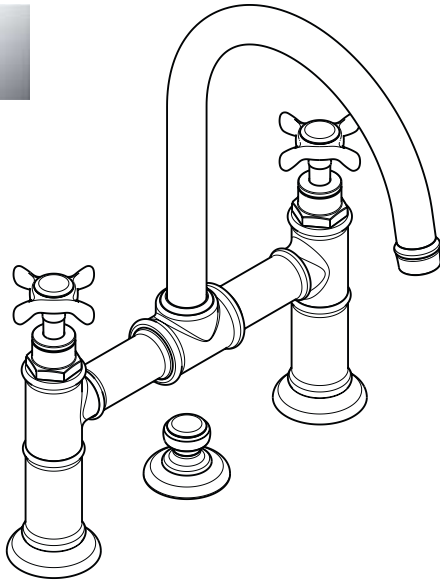

# Axor Montreux Lavatory Faucet, Bridge Model

16510XX1

ECO  
RIGHT

## Product Features

- Traditional cross handles with 90° ceramic cartridges
- Three hole installation
- Solid brass
- Spout swivels 150°
- Includes pop-up drain
- 1.5 gpm max.