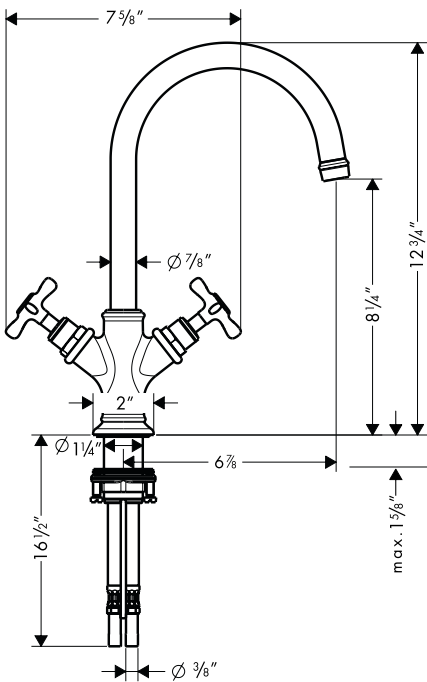

Axor Montreux 2-Handle Lavatory Faucet

16506XX1

ECO
RIGHT

Product Features

- Traditional cross handles with 90° ceramic cartridges
- Single hole installation
- Solid brass
- Spout swivels 150°
- 1.5 gpm max.

Available Finishes

Chrome	16506001
Brushed Nickel	16506821
Polished Nickel	16506831

Optional Accessories

Cap kit set	16911XX0
Grid drain	06400XX0

Installation Notes

- 3/8" supply hoses – requires 3/8" compression fittings

The measurements shown are for reference only.

Products and specifications shown are subject to change without notice.

Specification sheet revised 3/2009