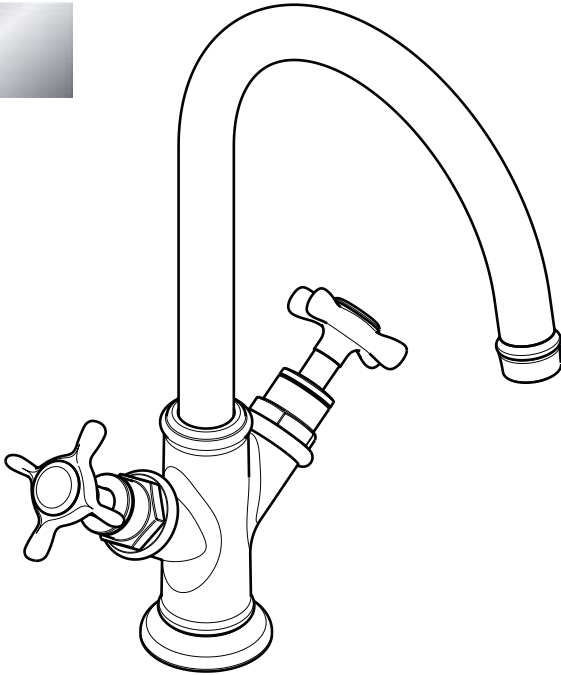

Axor Montreux 2-Handle Lavatory Faucet

16506XX1

ECO
RIGHT

Product Features

- Traditional cross handles with 90° ceramic cartridges
- Single hole installation
- Solid brass
- Spout swivels 150°
- 1.5 gpm max.

Available Finishes

Chrome	16506001
Brushed Nickel	16506821
Polished Nickel	16506831

Optional Accessories

Cap kit set	16911XX0
Grid drain	06400XX0

Installation Notes

- 3/8" supply hoses – requires 3/8" compression fittings