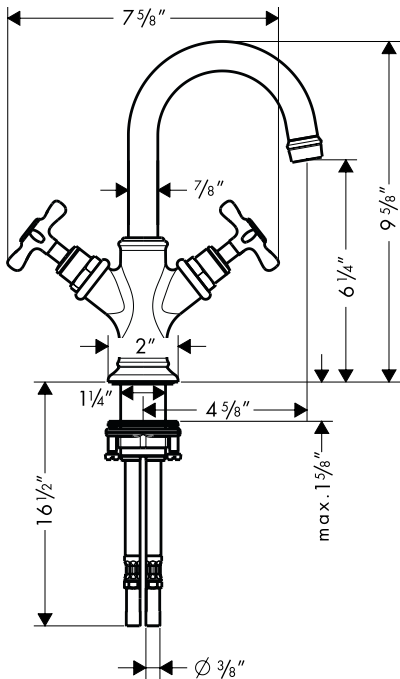

Axor Montreux 2-Handle Lavatory Faucet

16505XX1

ECO
RIGHT

Product Features

- Traditional cross handles with 90° ceramic cartridges
- Single hole installation
- Solid brass
- Spout swivels 150°
- Includes pop-up drain
- 1.5 gpm max.

Available Finishes

Chrome	16505001
Brushed Nickel	16505821
Polished Nickel	16505831

Optional Accessories

Cap kit set	16911XX0
-------------	----------

Installation Notes

- 3/8" supply hoses – requires 3/8" compression fittings

The measurements shown are for reference only.

Products and specifications shown are subject to change without notice.

Specification sheet revised 3/2009