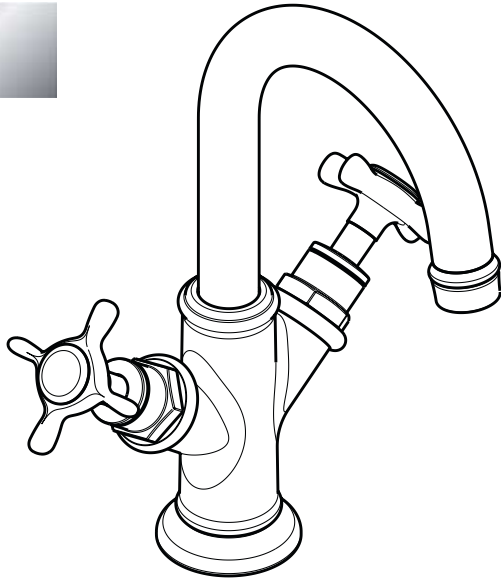

Axor Montreux 2-Handle Lavatory Faucet

16505XX1

ECO
RIGHT

Product Features

- Traditional cross handles with 90° ceramic cartridges
- Single hole installation
- Solid brass
- Spout swivels 150°
- Includes pop-up drain
- 1.5 gpm max.

Available Finishes

Chrome	16505001
Brushed Nickel	16505821
Polished Nickel	16505831

Optional Accessories

Cap kit set	16911XX0
-------------	----------

Installation Notes

- 3/8" supply hoses – requires 3/8" compression fittings