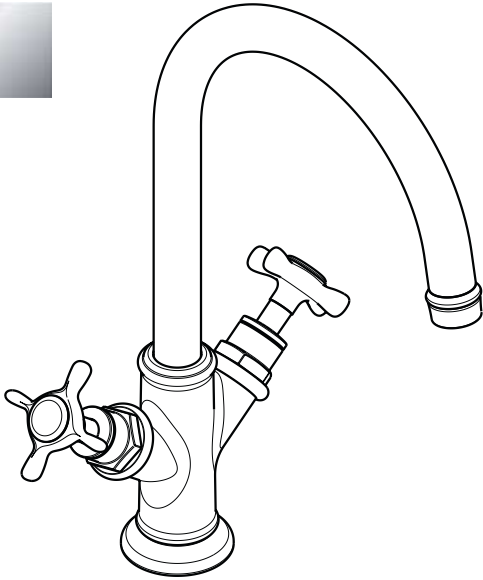

# Axor Montreux 2-Handle Lavatory Faucet

16502XX1

ECO  
RIGHT

## Product Features

- Traditional cross handles with 90° ceramic cartridges
- Single hole installation
- Solid brass
- Spout swivels 150°
- Includes pop-up drain
- 1.5 gpm max.