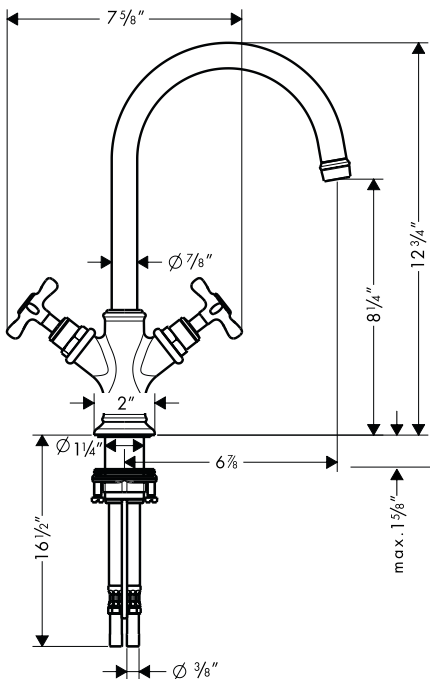

Available Finishes

Chrome	16502001
Brushed Nickel	16502821
Polished Nickel	16502831

Optional Accessories

Cap kit set	16911XX0

Installation Notes

- 3/8" supply hoses - requires 3/8" compression fittings

The measurements shown are for reference only.

Products and specifications shown are subject to change without notice.

Specification sheet revised 03/2009