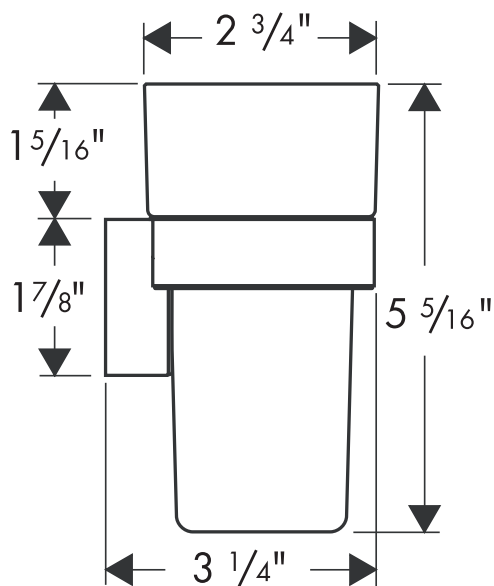

## Product Features

- Stainless steel holder
- Frosted crystal glass tumbler

## Available Finishes

Steel

41834800

The measurements shown are for reference only.

Products and specifications shown are subject to change without notice.

Specification sheet revised 3/2008