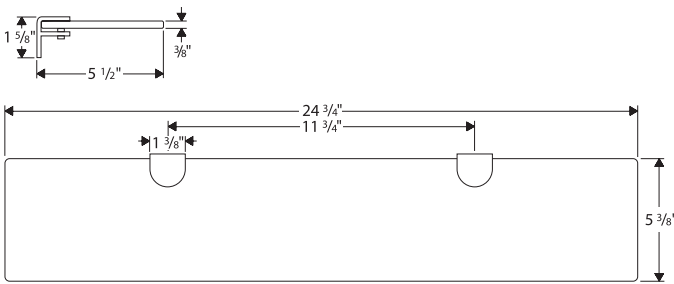

Product Features

- Stainless steel holders
- Frosted crystal glass shelf

Available Finishes

Steel

41250800

The measurements shown are for reference only.

Products and specifications shown are subject to change without notice.

Specification sheet revised 3/2008