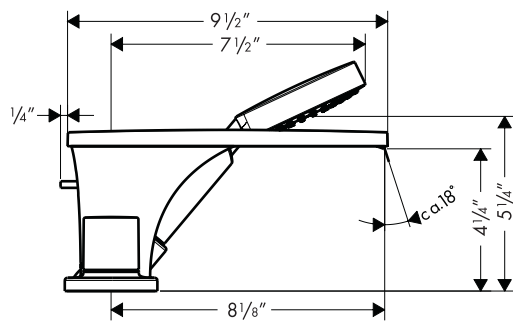

Required Accessories

Rough

13444181

The measurements shown are for reference only.

Products and specifications shown are subject to change without notice.

Specification sheet revised 5/2008