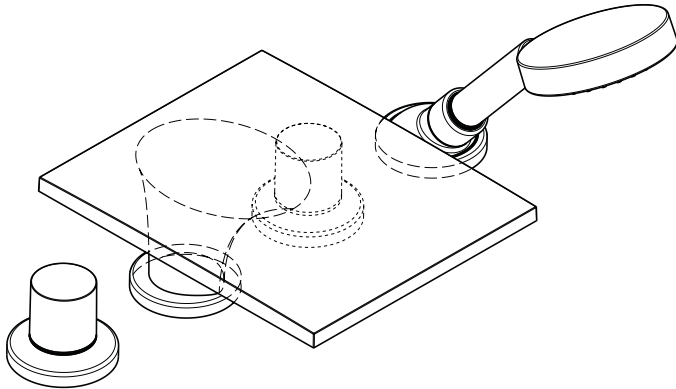

# Axor Massaud Trim, 4-Hole Roman Tub Set

18440001

## Product Features

- Diverter spout
- 90° Ceramic cartridges
- Raindance S 100 AIR handshower with full spray, AIR injection, 2.5 gpm
- Protection against backflow provided by check valve