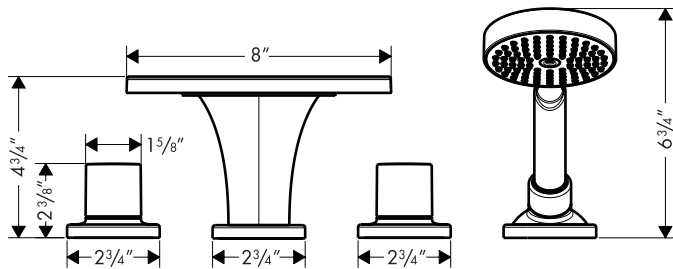

Available Finishes

Chrome

18440001