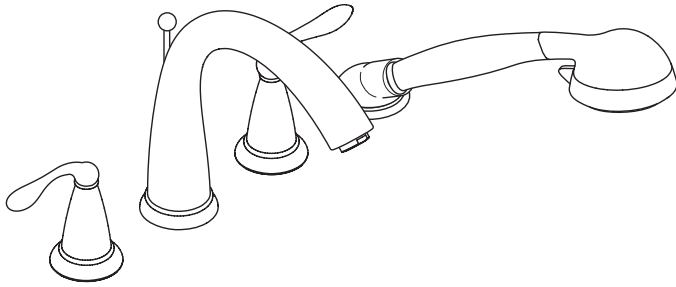

Axor Phoenix Trim, 4-Hole Roman Tub Set

17447XX1

Product Features

- Oversized spout
- Lever handles
- Handshower with two spray modes – full and massage, 2.5 gpm
- Protection against backflow provided by check valve

Code Compliance

This unit meets or exceeds the following:

- ASME A112.18.1
- CSA B125.1
- Listed by IAPMO
- Approved for use in Massachusetts

Available Finishes

Chrome	17447001
Oil Rubbed Bronze	17447621
Brushed Nickel	17447821