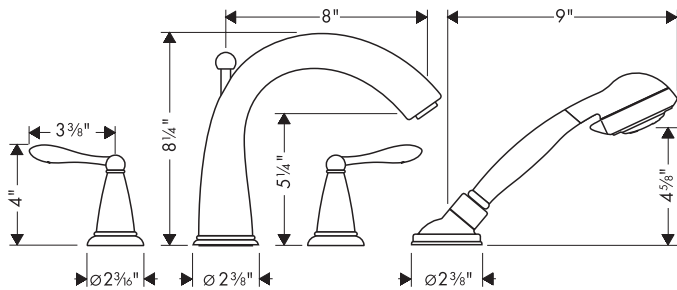

Axor Phoenix Trim, 4-Hole Roman Tub Set

17447XX1

Product Features

- Oversized spout
- Lever handles
- Handshower with two spray modes – full and massage, 2.5 gpm
- Protection against backflow provided by check valve