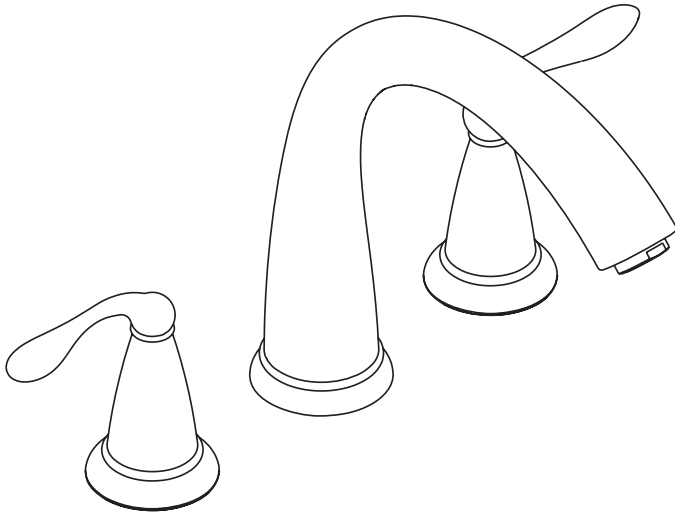

Axor Phoenix Trim, 3-Hole Roman Tub Set

17435XX0

Product Features

- Lever handles
- 90° Ceramic cartridges
- Oversized spout

Code Compliance

This unit meets or exceeds the following:

- ASME A112.18.1
- CSA B125.1
- Listed by IAPMO
- Approved for use in Massachusetts
- ADA compliant

Rough

06310000

The measurements shown are for reference only.

Products and specifications shown are subject to change without notice.

Specification sheet revised 1/2009

AXOR[®]
hansgrohe