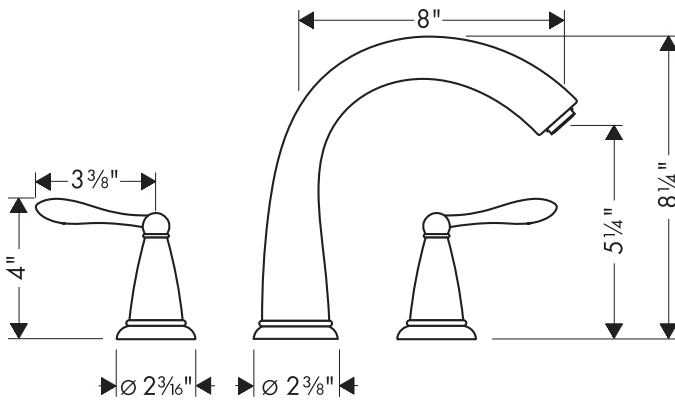

Axor Phoenix Trim, 3-Hole Roman Tub Set

17435XX0

Product Features

- Lever handles
- 90° Ceramic cartridges
- Oversized spout

Code Compliance

This unit meets or exceeds the following:

- ASME A112.18.1
- CSA B125.1
- Listed by IAPMO
- Approved for use in Massachusetts
- ADA compliant

Rough

06310000

The measurements shown are for reference only.

Products and specifications shown are subject to change without notice.

Specification sheet revised 1/2009

AXOR[®]
hansgrohe