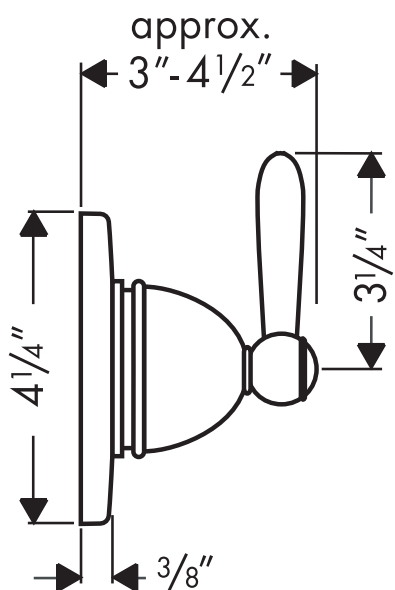

Product Features

- Lever handle
- Controls two outlets

Code Compliance

This unit meets or exceeds the following:

- ADA compliant

Available Finishes

| | |
|-------------------|----------|
| Chrome | 17885001 |
| Oil Rubbed Bronze | 17885621 |
| Brushed Nickel | 17885821 |
| Polished Nickel | 17885831 |

The measurements shown are for reference only.

Products and specifications shown are subject to change without notice.

Specification sheet revised 4/2008