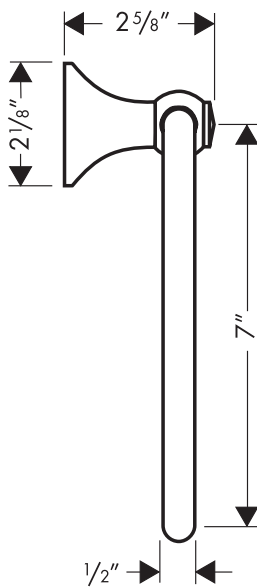

## Product Features

- Solid brass

## Available Finishes

Chrome

41321000

Brushed Nickel

41321820

The measurements shown are for reference only.

Products and specifications shown are subject to change without notice.

Specification sheet revised 4/2008