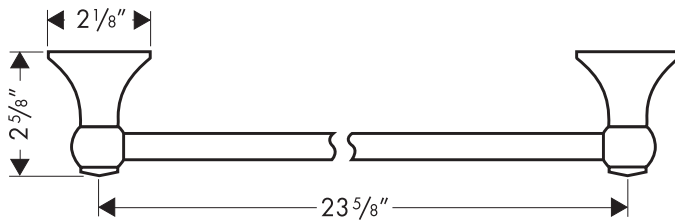

## Product Features

- Solid brass

## Available Finishes

Chrome

41360000

Brushed Nickel

41360820

The measurements shown are for reference only.

Products and specifications shown are subject to change without notice.

Specification sheet revised 4/2008