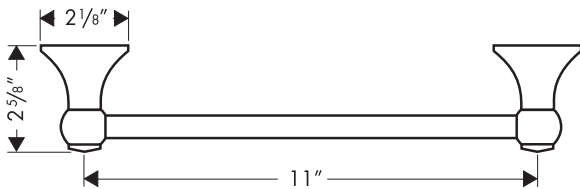

## Product Features

- Solid brass

## Available Finishes

Chrome

41330000

Brushed Nickel

41330820

The measurements shown are for reference only.

Products and specifications shown are subject to change without notice.

Specification sheet revised 4/2008