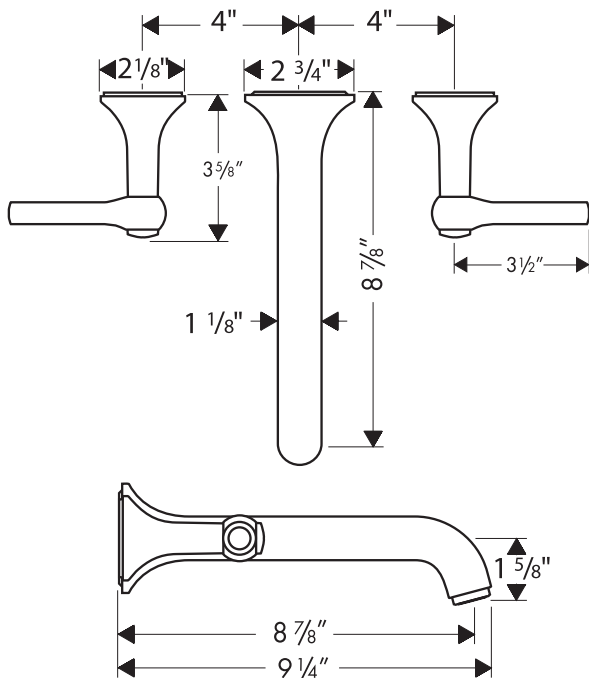

Axor Terrano Widespread Lavatory Faucet

37147XX1

Product Features

- Wall mounted
- Lever handles
- Ceramic cartridges
- 9" spout
- Flow rate 2.2 gpm

Code Compliance

This unit meets or exceeds the following:

- ASME A112.18.1
- CSA B125.1
- ADA compliant
- Listed by IAPMO

Available Finishes

Chrome

37147001

Brushed Nickel

37147821

Required Accessories

Rough valve

10303181

Optional Accessories

Grid drain

06400XX0

The measurements shown are for reference only.

Products and specifications shown are subject to change without notice.

Specification sheet revised 11/2008