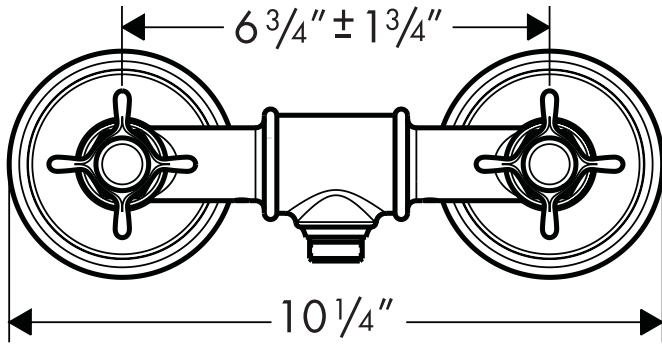

Axor Montreux Wall-Mount Shower Mixer

16560XX1

Product Features

- Traditional cross handles with 90° ceramic cartridges
- Solid brass
- 1/2" NPT male inlets
- Outlet for handshower hose
- Handshower and hose not included
- Protection against backflow provided by check valve

Required Accessories

Handshower hose – several styles available

Handshower – many styles available

Handshower holder or wallbar – many styles available

Installation Notes

- Requires 1/2" NPT female fittings, recessed 3/16" behind surface of finished wall
- Not anti-scald – install remote pressure balance valve 13418181 if required by local plumbing code

The measurements shown are for reference only.

Products and specifications shown are subject to change without notice.

Specification sheet revised 12/2007