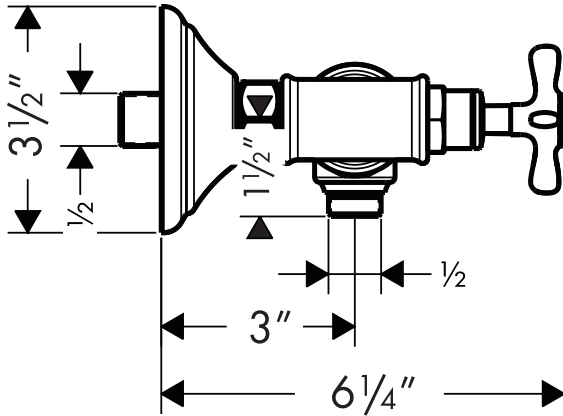

Axor Montreux Wall-Mount Shower Mixer

16560XX1

Product Features

- Traditional cross handles with 90° ceramic cartridges
- Solid brass
- 1/2" NPT male inlets
- Outlet for handshower hose
- Handshower and hose not included
- Protection against backflow provided by check valve

Required Accessories

Handshower hose – several styles available

Handshower – many styles available

Handshower holder or wallbar – many styles available

Installation Notes

- Requires 1/2" NPT female fittings, recessed 3/16" behind surface of finished wall
- Not anti-scald – install remote pressure balance valve 13418181 if required by local plumbing code

The measurements shown are for reference only.

Products and specifications shown are subject to change without notice.

Specification sheet revised 12/2007