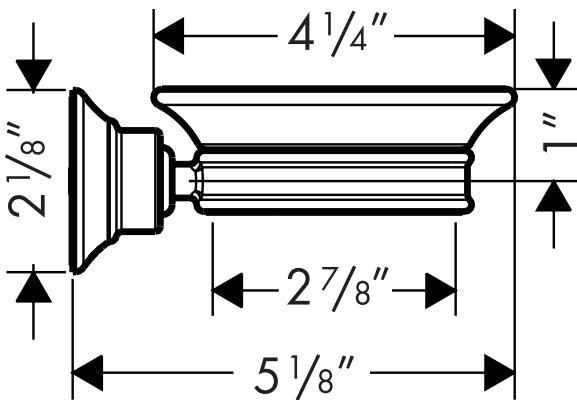

Product Features

- Wall-mounted
- Solid brass holder
- Porcelain dish

Available Finishes

Chrome	42033000
Brushed Nickel	42033820
Polished Nickel	42033830

The measurements shown are for reference only.

Products and specifications shown are subject to change without notice.

Specification sheet revised 3/2008