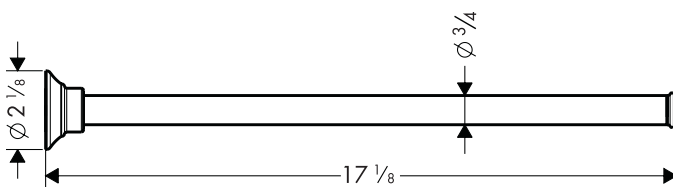

Product Features

- Solid brass

Available Finishes

Chrome	42020000
Brushed Nickel	42020820
Polished Nickel	42020830

The measurements shown are for reference only.

Products and specifications shown are subject to change without notice.

Specification sheet revised 3/2008