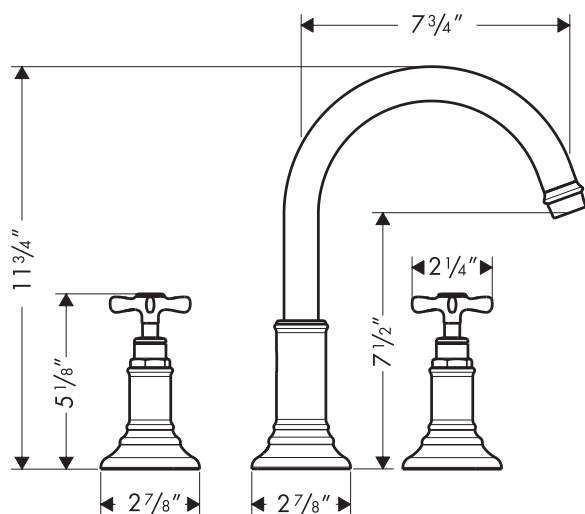

Axor Montreux 3-Hole Roman Tub Trim

16543XX1

Product Features

- Traditional cross handles
- Solid brass
- 90° ceramic cartridges

Code Compliance

This unit meets or exceeds the following:

- ASME A112.18.1
- CSA B125.1
- Listed by IAPMO
- Approved for use in Massachusetts

Available Finishes

Chrome	16543001
Brushed Nickel	16543821
Polished Nickel	16543831

Required Accessories

Rough valve	06310000
-------------	----------

The measurements shown are for reference only.

Products and specifications shown are subject to change without notice.