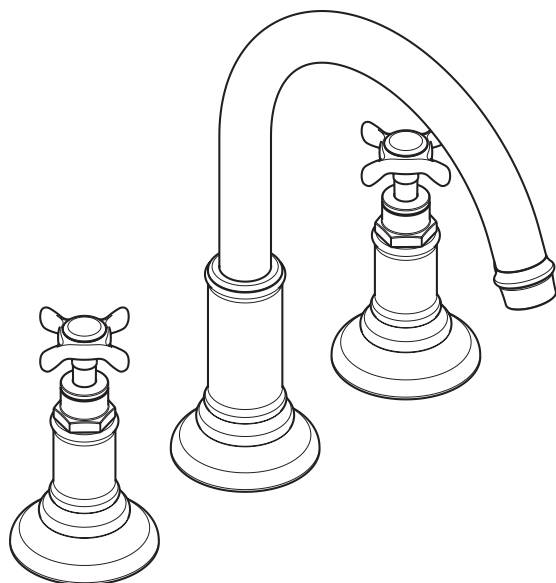

Axor Montreux 3-Hole Roman Tub Trim

16543XX1

Product Features

- Traditional cross handles
- Solid brass
- 90° ceramic cartridges

Code Compliance

This unit meets or exceeds the following:

- ASME A112.18.1
- CSA B125.1
- Listed by IAPMO
- Approved for use in Massachusetts

Available Finishes

Chrome	16543001
Brushed Nickel	16543821
Polished Nickel	16543831

Required Accessories

Rough valve	06310000
-------------	----------

The measurements shown are for reference only.

Products and specifications shown are subject to change without notice.