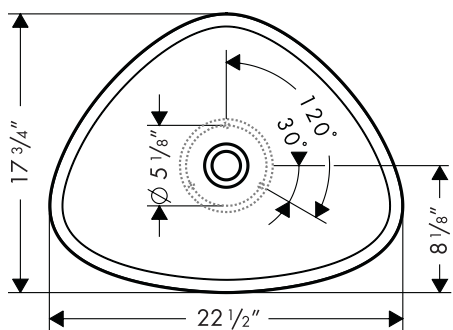

Axor Massaud Wash Bowl, Small

42305000

Product Features

- Cast marble

Available Finishes

White

42305000

Installation Notes

Max. thickness of mounting surface

1 3/8"

Recommended drain - Decolav or equivalent (not available from Hansgrohe)

The measurements shown are for reference only.

Products and specifications shown are subject to change without notice.

Specification sheet revised 3/2008