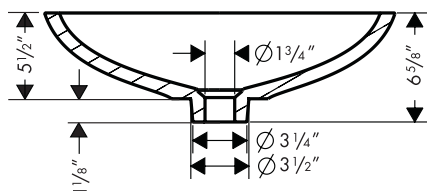

Max. thickness of mounting surface

1 3/8"

Recommended drain - Decolav or equivalent (not available from Hansgrohe)

The measurements shown are for reference only.

Products and specifications shown are subject to change without notice.