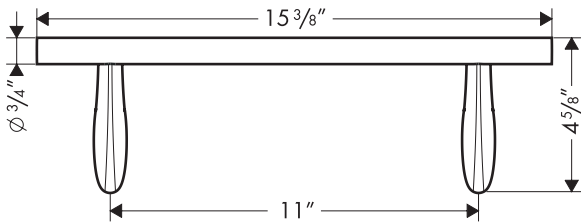

Product Features

- Solid brass

Available Finishes

Chrome

42230000

The measurements shown are for reference only.

Products and specifications shown are subject to change without notice.

Specification sheet revised 3/2008