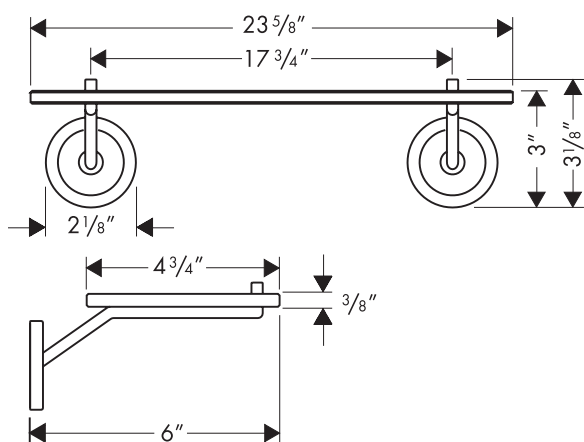

Product Features

- Solid brass holders
- Crystal glass shelf

Available Finishes

Chrome

40860000

Brushed Nickel

40860820

The measurements shown are for reference only.

Products and specifications shown are subject to change without notice.

Specification sheet revised 2/2008