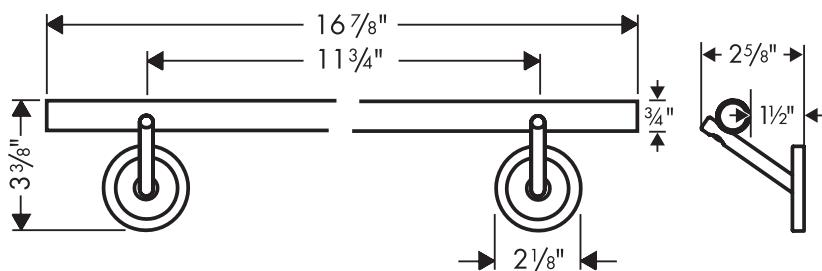

Product Features

- Solid brass

Available Finishes

Chrome

40830000

Brushed Nickel

40830820

The measurements shown are for reference only.

Products and specifications shown are subject to change without notice.

Specification sheet revised 9/2008