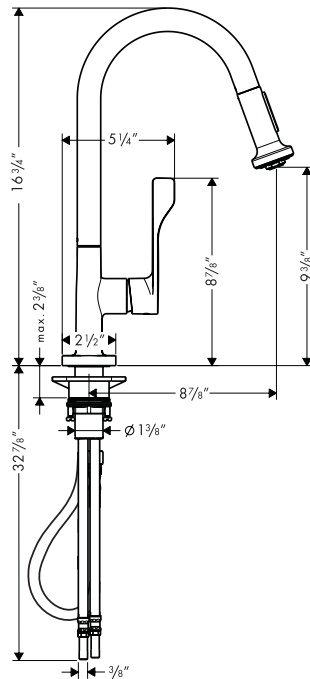

Axor Citterio Pull-Down Kitchen Faucet

39835XX1

Product Features

- Single-control operation
- Ceramic cartridge
- Solid brass
- Pull-down spray with full and needle spray modes
- Protection against back siphonage provided by check valve
- Spout swivels 360°
- Cascade no-clog aerator

Installation Notes

- 3/8" supply hoses – requires 3/8" compression fittings

The measurements shown are for reference only.

Products and specifications shown are subject to change without notice.

Specification sheet revised 11/2008