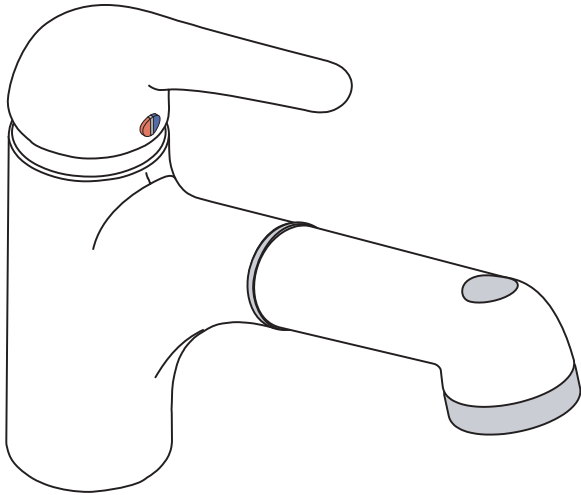

Axor Steel Pull-out Kitchen Faucet

35807801

Product Features

- Stainless steel
- Stainless pull-out handspray with full and needle spray modes
- Protection against backflow provided by check valve
- Spout swivels 180°
- Cascade no-clog aerator
- Ceramic cartridge
- 2.2 gpm

Code Compliance

This unit meets or exceeds the following:

- ASME A112.18.1
- CSA B125.1
- Listed by IAPMO
- Approved for use in Massachusetts
- ADA compliant

Available Finishes

Steel

35807801

The measurements shown are for reference only.