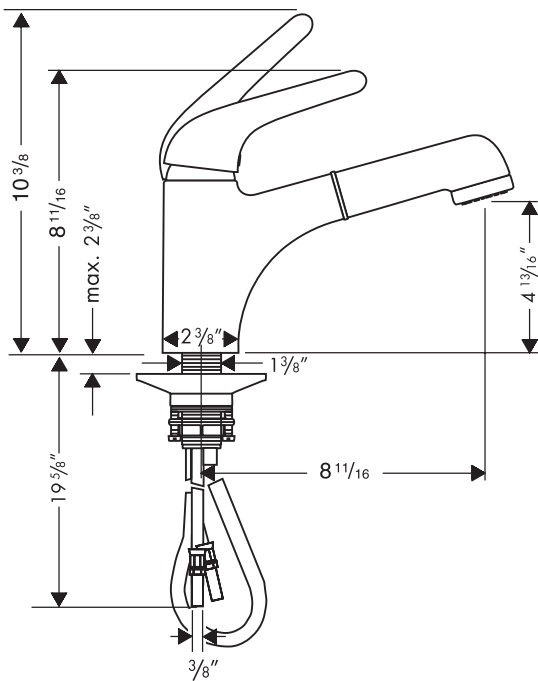

Axor Steel Pull-out Kitchen Faucet

35807801

Product Features

- Stainless steel
- Stainless pull-out handspray with full and needle spray modes
- Protection against backflow provided by check valve
- Spout swivels 180°
- Cascade no-clog aerator
- Ceramic cartridge
- 2.2 gpm

Code Compliance

This unit meets or exceeds the following:

- ASME A112.18.1
- CSA B125.1
- Listed by IAPMO
- Approved for use in Massachusetts
- ADA compliant

Available Finishes

Steel

35807801

The measurements shown are for reference only.

Products and specifications shown are subject to change without notice.

Specification sheet revised 2/2008