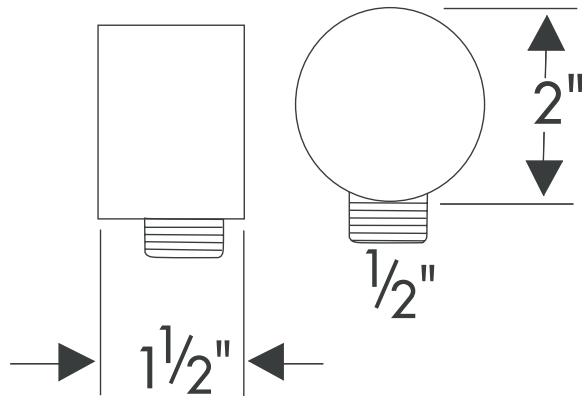

Product Features

- Coordinates with Axor Starck, Axor Citterio, Axor Uno
- 1/2" NPT female inlet
- Fits all 1/2" handshower hoses

Available Finishes

Chrome	27451001
Brushed Nickel	27451821

Optional Accessories

External vacuum breaker	06510XX1
-------------------------	----------

Installation Notes

- Requires 1/2" NPT male nipple, extending 5/8" outside the surface of the finished wall

The measurements shown are for reference only.