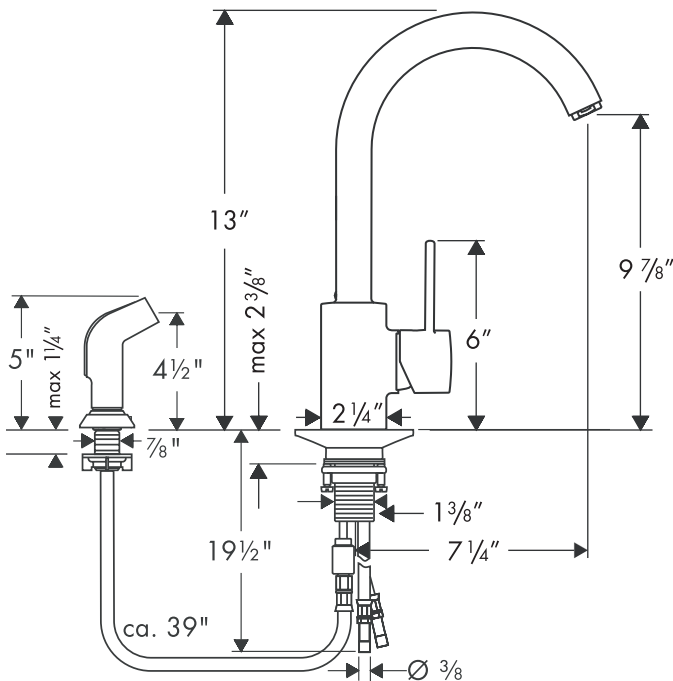

Axor Kitchen Faucet with Sidespray

14876001

Product Features

- Single-control operation
- Ceramic cartridge
- Spout swivels 360°
- Variable handle position
- No-clog aerator
- 2.2 gpm

Code Compliance

This unit meets or exceeds the following:

- ADA compliant

Available Finishes

Chrome

14876001

Installation Notes

- 3/8" supply hoses - requires 3/8" compression fittings

The measurements shown are for reference only.

Products and specifications shown are subject to change without notice.

Specification sheet revised 2/2008