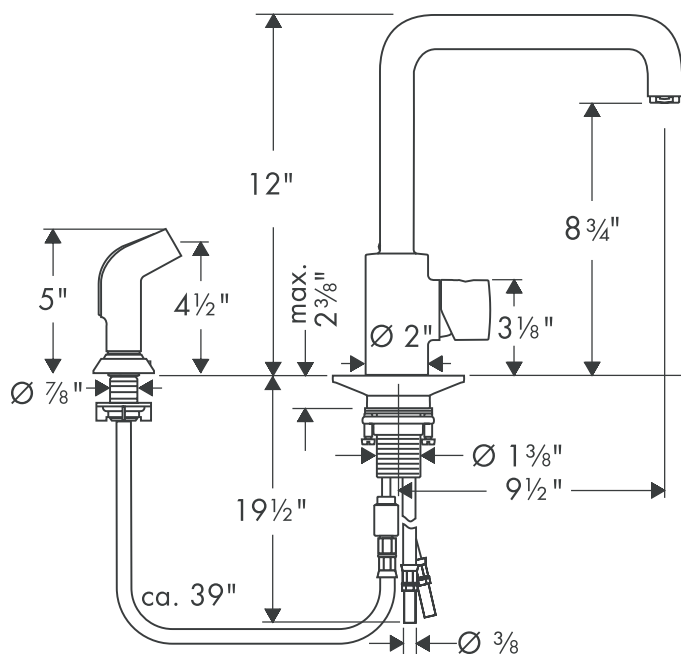

# Axor Uno Kitchen Faucet with Sidespray

14856001

## Product Features

- Single-control operation
- Ceramic cartridge
- Spout swivels 360°
- Variable handle position
- No-clog aerator
- 2.2 gpm

## Installation Notes

- 3/8" supply hoses - requires 3/8" compression fittings

The measurements shown are for reference only.

Products and specifications shown are subject to change without notice.

Specification sheet revised 2/2008