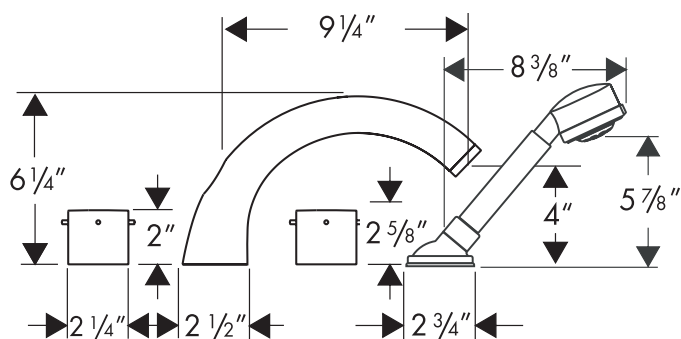

Available Finishes

Chrome	10454001
Brushed Nickel	10454821

Required Accessories

Rough	13444181

The measurements shown are for reference only.

Products and specifications shown are subject to change without notice.

Specification sheet revised 11/2007