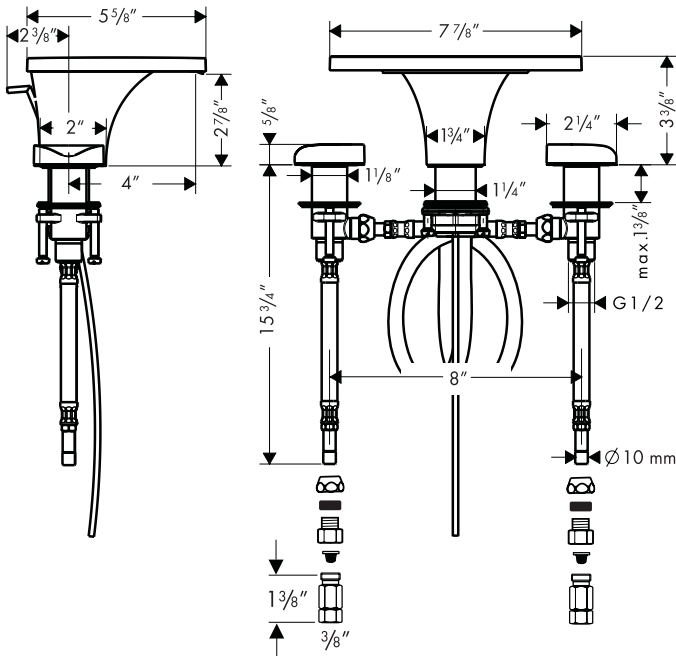

Axor Massaud Widespread Lavatory Mixer

18013001

Product Features

- Flexible connecting hoses accommodate a variety of installations
- Ceramic cartridges
- 10 mm flexible supply hoses – includes 3/8" adapters
- Includes pop-up drain

Available Finishes

Chrome

18013001

The measurements shown are for reference only.

Products and specifications shown are subject to change without notice.

Specification sheet revised 3/2008