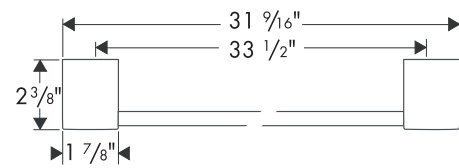

Axor Steel Towel Bar

41830800 12"

41860800 24"

41880800 32"

Available in Steel

Product Specification

Stainless steel