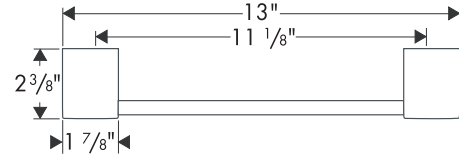

Axor Steel Towel Bar

41830800 12"

41860800 24"

41880800 32"

Available in Steel

Product Specification

Stainless steel