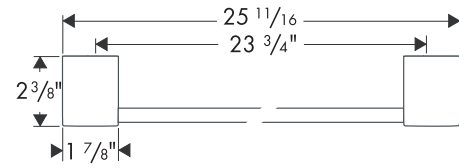

Axor Steel Towel Bar

41830800 12"

41860800 24"

41880800 32"

Available in Steel

Product Specification

Stainless steel