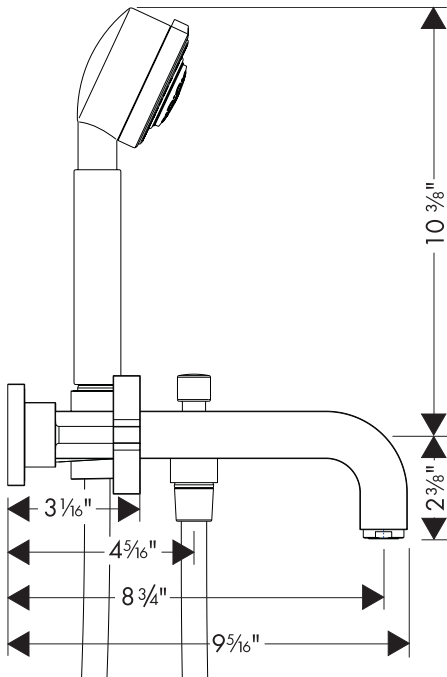

## Product Features

- Oversized spout
- Cross handles
- Handshower with 3 spray modes, 2.5 gpm
- Protection against backflow provided by check valve
- 49" Techniflex handshower hose
- Flow rate 5.8 gpm @ 44 psi

## Required Accessories

Rough	10303181
-------	----------

The measurements shown are for reference only.

Products and specifications shown are subject to change without notice.

Specification sheet revised 1/2009