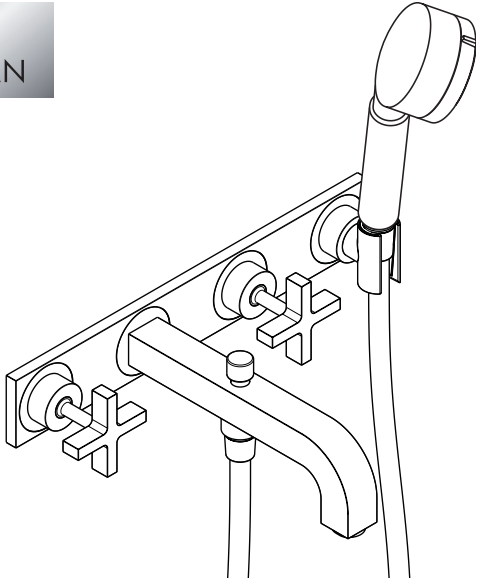

# Axor Citterio Wall-Mounted Roman Tub Set with Base Plate

39441XX1

QUICLEAN

## Product Features

- Oversized spout
- Cross handles
- Handshower with 3 spray modes, 2.5 gpm
- Protection against backflow provided by check valve
- 49" Techniflex handshower hose
- Flow rate 5.8 gpm @ 44 psi