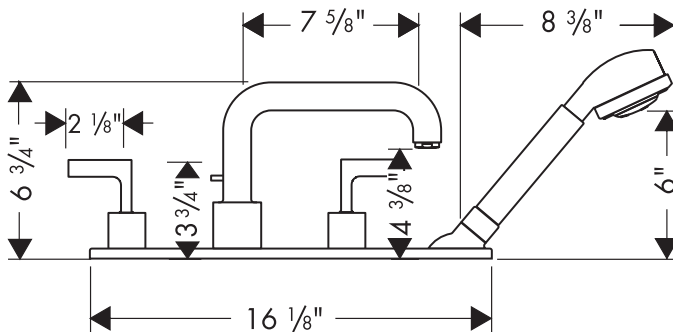

Axor Citterio Trim, 4-Hole Roman Tub Set with Baseplate

39456XX1

QUICLEAN

Product Features

- Lever handles
- Oversized diverter spout
- Handshower with 3 spray modes, Quiclean™ cleaning system, 2.5 gpm max flow rate
- Protection against back siphonage provided by check valve

Code Compliance

This unit meets or exceeds the following:

- ASME A112.18.1
- CSA B125.1
- Listed by IAPMO

Available Finishes

Chrome	39456001
Brushed Nickel	39456821

Required Accessories

Rough	13444181
Mounting plate	39449001

The measurements shown are for reference only.

Products and specifications shown are subject to change without notice.

Specification sheet revised 1/2009

AXOR[®]
hansgrohe