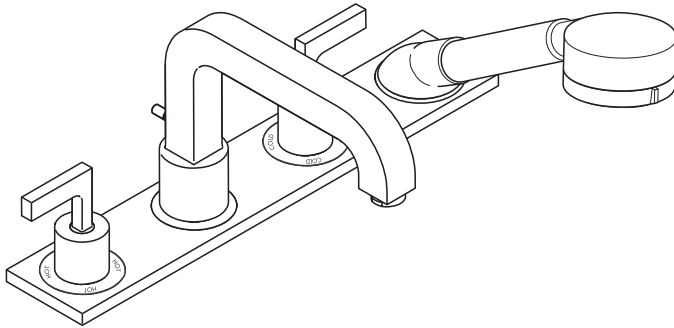

Axor Citterio Trim, 4-Hole Roman Tub Set with Baseplate

39456XX1

QUICLEAN

Product Features

- Lever handles
- Oversized diverter spout
- Handshower with 3 spray modes, Quiclean™ cleaning system, 2.5 gpm max flow rate
- Protection against back siphonage provided by check valve

Code Compliance

This unit meets or exceeds the following:

- ASME A112.18.1
- CSA B125.1
- Listed by IAPMO

Available Finishes

Chrome	39456001
Brushed Nickel	39456821

Required Accessories

Rough	13444181
Mounting plate	39449001

The measurements shown are for reference only.

Products and specifications shown are subject to change without notice.

Specification sheet revised 1/2009

AXOR[®]
hansgrohe