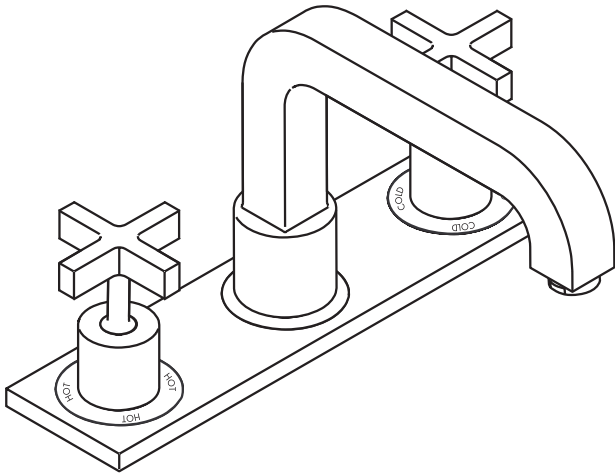

# Axor Citterio 3-Hole Roman Tub Set with Base Plate

39432XX1

## Product Features

- Oversized spout
- Cross handles