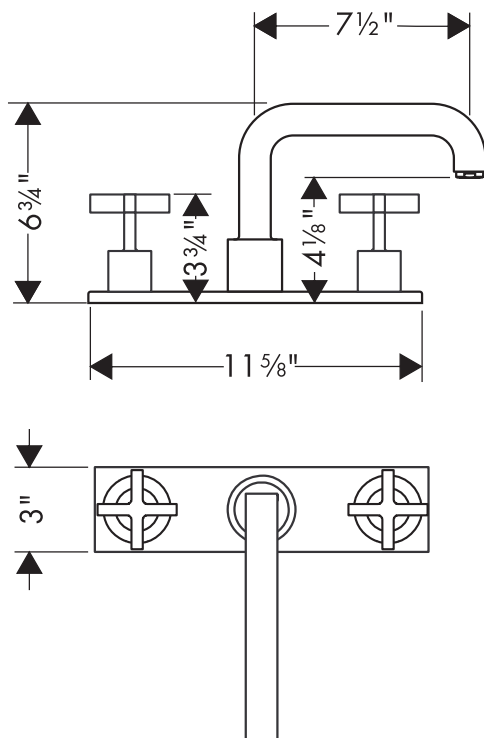

Available Finishes

Chrome

39432001

Brushed Nickel

39432821

Required Accessories

Rough

06310000

Mounting plate

39449001

The measurements shown are for reference only.

Products and specifications shown are subject to change without notice.

Specification sheet revised 1/2009