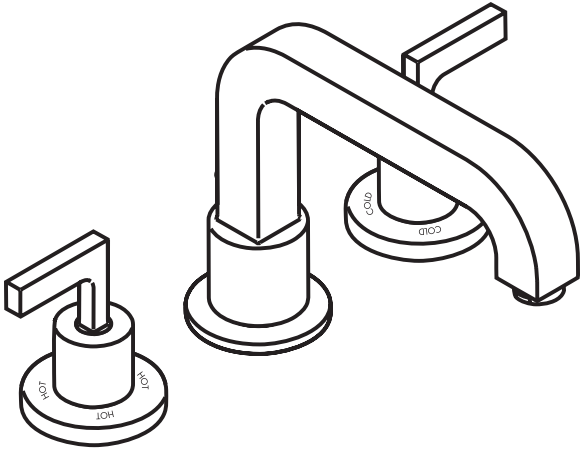

Axor Citterio 3-Hole Roman Tub Set

39435XX1

Product Features

- Oversized spout
- Lever handles

Code Compliance

This unit meets or exceeds the following:

- ADA Compliant
- ASME A112.18.1
- CSA B125.1
- Listed by IAPMO