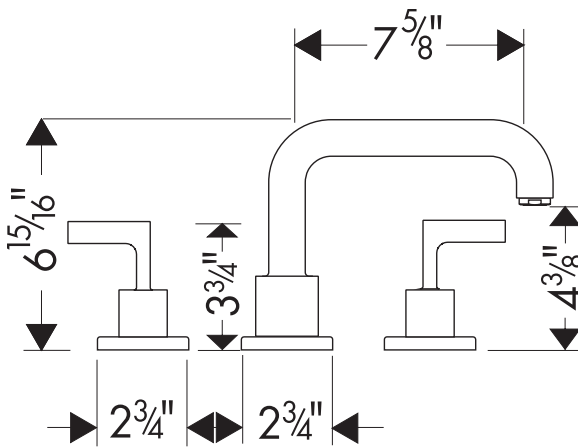

Axor Citterio 3-Hole Roman Tub Set

39435XX1

Product Features

- Oversized spout
- Lever handles

Code Compliance

This unit meets or exceeds the following:

- ADA Compliant
- ASME A112.18.1
- CSA B125.1
- Listed by IAPMO

The measurements shown are for reference only.

Products and specifications shown are subject to change without notice.

Specification sheet revised 1/2009