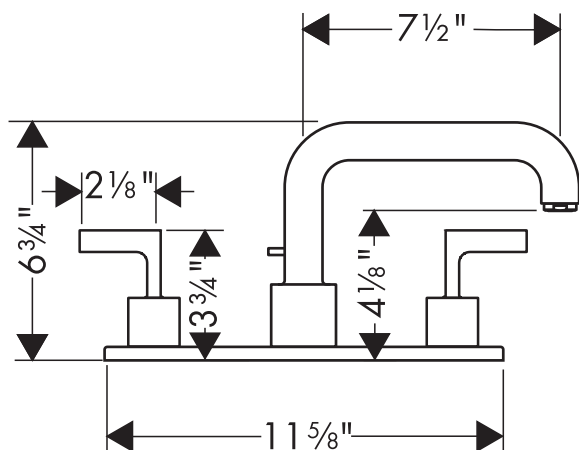

Axor Citterio 3-Hole Roman Tub Set with Base Plate

39434XX1

Product Features

- Oversized spout
- Lever handles

Code Compliance

This unit meets or exceeds the following:

- ADA Compliant
- ASME A112.18.1
- CSA B125.1
- Listed by IAPMO

Available Finishes

Chrome	39434001
Brushed Nickel	39434821

Required Accessories

Rough	06310000
Mounting plate	39449001

The measurements shown are for reference only.

Products and specifications shown are subject to change without notice.

Specification sheet revised 1/2009