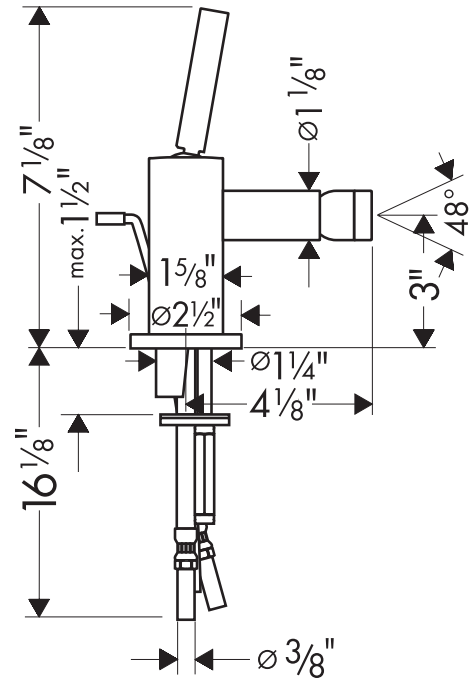

Axor Citterio Single-hole Bidet Mixer 39200XX1

Available in Chrome (00), Brushed Nickel (82)

Product Specification

Single-hole installation

Ceramic cartridge

Swivel aerator

Flow rate 2.2 gpm

ADA compliant

Includes pop-up assembly

Max. depth of mounting surface 1 1/2"

Hole size in mounting surface 1 3/8"

3/8" supply hoses - requires 3/8" compression fittings (not included)

hansgrohe