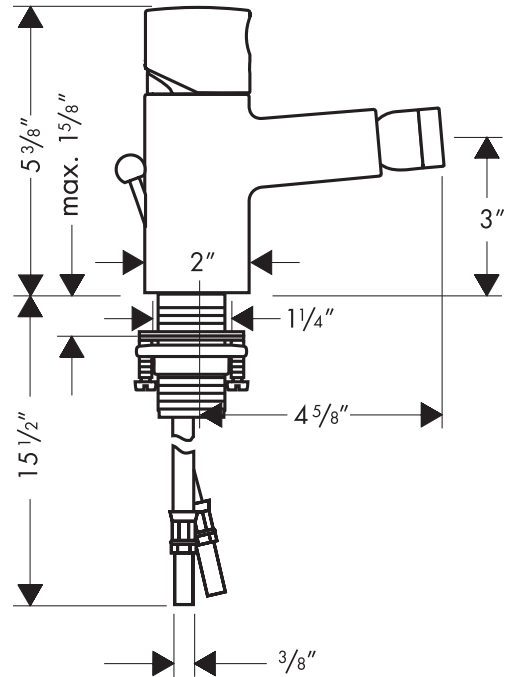

# Axor Uno Bidet Mixer with Zero Handle 38200XX1

Available in Chrome (00), Brushed Nickel (82)

## Product Specification

Single hole installation

Solid brass

M2 ceramic cartridge

Includes pop-up assembly

Swivel bidet aerator

Flow rate 2.2 gpm

Hole size in mounting surface: 1 3/8"

Max. mounting surface thickness: 1 5/8"

3/8" supply hoses – requires 3/8" compression fittings (not included)

**hansgrohe**