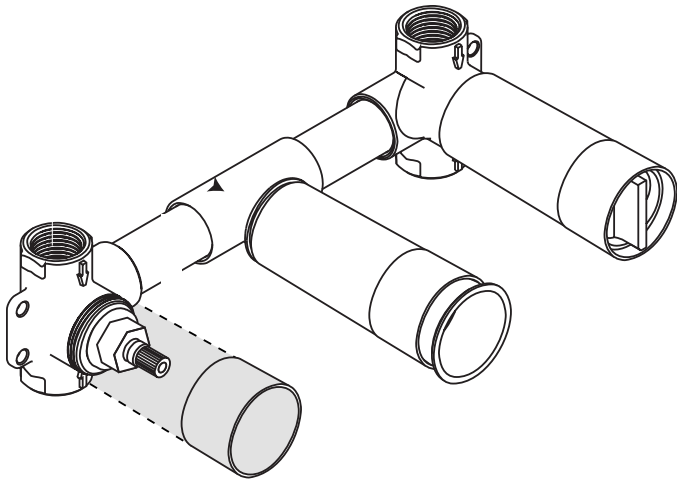

Rough, Wall-mount Widespread Lavatory Rough, Wall-mount Roman Tub Set 10303181

Product Specification

Used with Citterio, Uno, Montreux, and Terrano wall-mount widespread lavatory faucets
Used with Citterio wall-mount roman tub sets
Ceramic valve cartridges
1/2" NPT female connections
Flow rate up to 10 gpm @ 44 psi