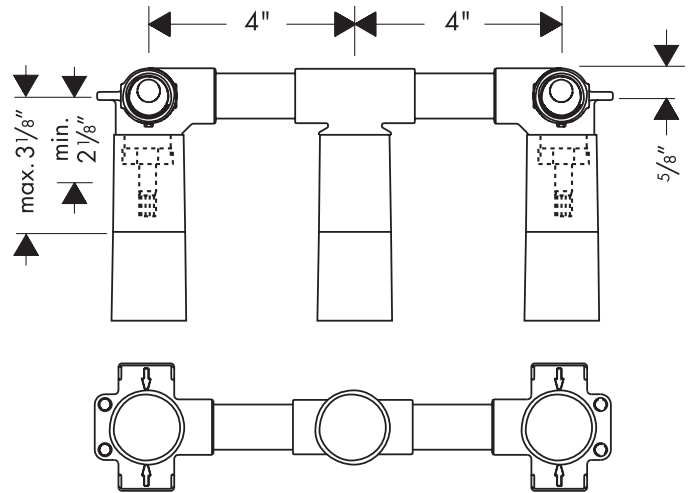

Rough, Wall-mount Widespread Lavatory Rough, Wall-mount Roman Tub Set 10303181

Product Specification

Used with Citterio, Uno, Montreux, and Terrano wall-mount widespread lavatory faucets
Used with Citterio wall-mount roman tub sets
Ceramic valve cartridges
1/2" NPT female connections
Flow rate up to 10 gpm @ 44 psi